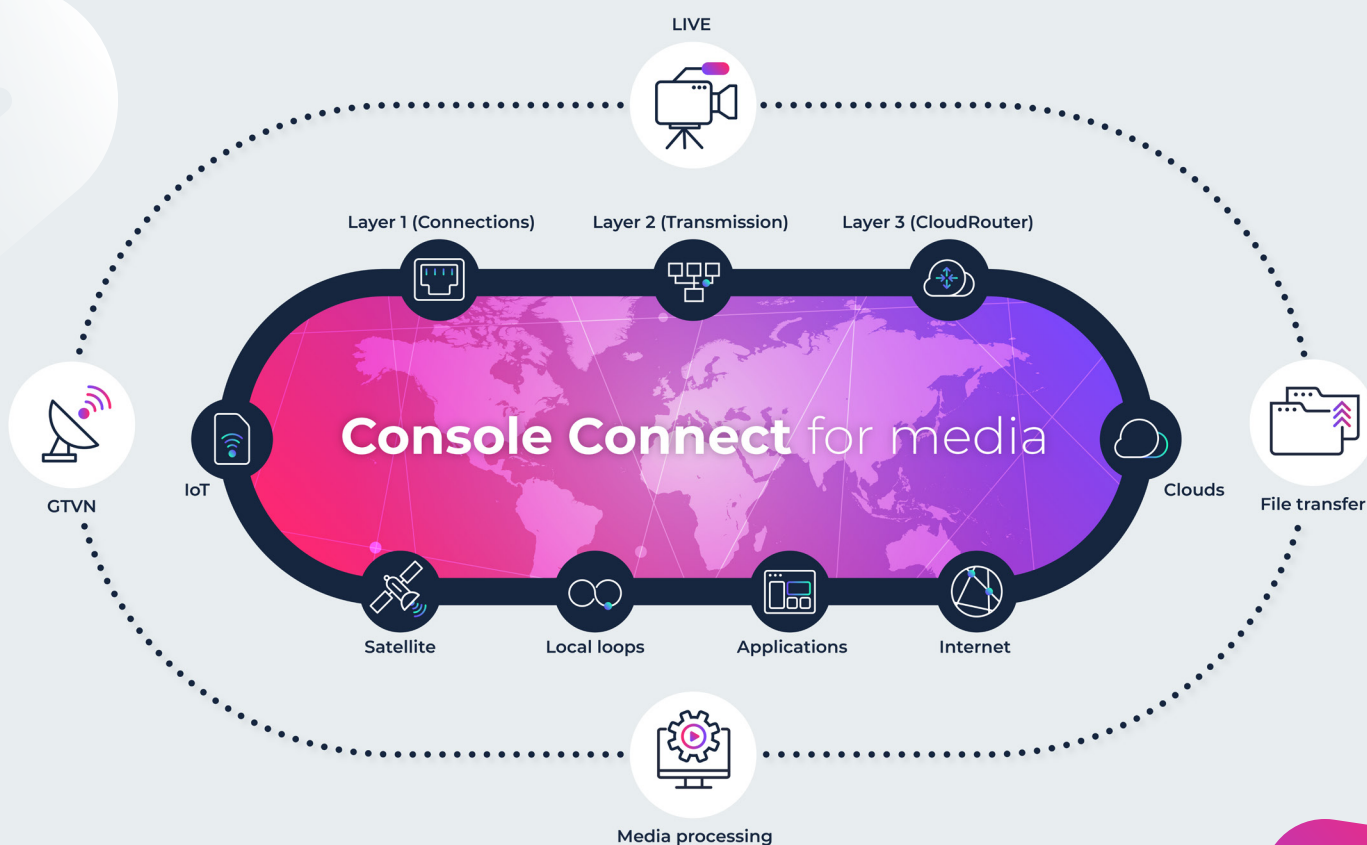

We understand the requirements for broadcasting and media distribution are becoming more complex, while quality and speed remain paramount.

Console Connect's media delivery solutions are specially designed to make it easier and more simple for you to run your global media and broadcasting business:

- Manage all your live events coverage and content distribution needs through our self-service portals.
- Access a best-in-class Global TV Network that ensures the highest quality video transmission for your global audience.
- Take greater control of your cloud workflows and reach a global media and broadcast community.
- Optimise cost and performance with your file transfer workflows.

Our hybrid solutions run on fibre, satellite, IP and cloud networks, bringing together the performance, security and flexibility that you need to run your media and broadcasting business.